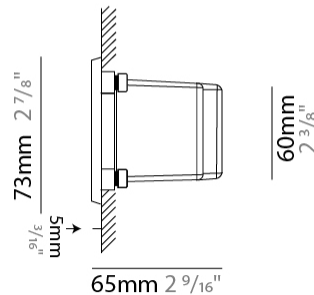

GENERAL

Series: New Green
Subseries: New Green M
Brand: Side
Division: Exterior
Mounting Type: Recessed
Mounting Location: Wall
Subcategory: Step Light

PHYSICAL

Shape: Rectangle
Length (mm): 202
Length (in): 7 ¹⁵/₁₆
Width (mm): 73
Width (in): 2 ⁷/₈
Height (mm): 65
Height (in): 2 ⁹/₁₆
Min. Recessing Depth (mm): 70
Min. Recessing Depth (in): 2 ³/₄
Light Distribution: Asymmetric
Weight (kg): 0.8
Weight (lbs): 1.76
Diffuser: Clear tempered glass
Gasket: Silicone rubber
Fixture Finish: WHI / BLK / GRY
Fixture Material: Aluminum Die Cast

ELECTRICAL

Lamp Type: LED (Zhaga Standard)
Input Wattage (W): 3.65
Total Output Wattage (W): 2.97
Dimming: Non-Dimmable
Driver Included: No
Driver Location: Remote
Driver Type: Constant Current - 120Vac
Driver Class: Class 2
Input Voltage (V): 120 - 277
Constant Current (mA): 350
Upon Request: 0-10Vdc dimming / Phase dimming 120Vac / Non-dimming 120/277Vac

LED

Color Temperature (°K): 3000 / 4000
Max. Delivered Lumen (lm): 195.7 / 204.4
Nominal Lumen (lm): 450 / 470
CRI: >90 CRI
Lamp Life (hrs): 50000

OPTICAL

Optic°: Asymmetrical

RATINGS AND CERTIFICATIONS

Certified By: Certified for North American Standards
IP rating: IP65
IK Rating: IK07

PROJECT	
TYPE	
SPECIFIER	
QUANTITY	
DATE